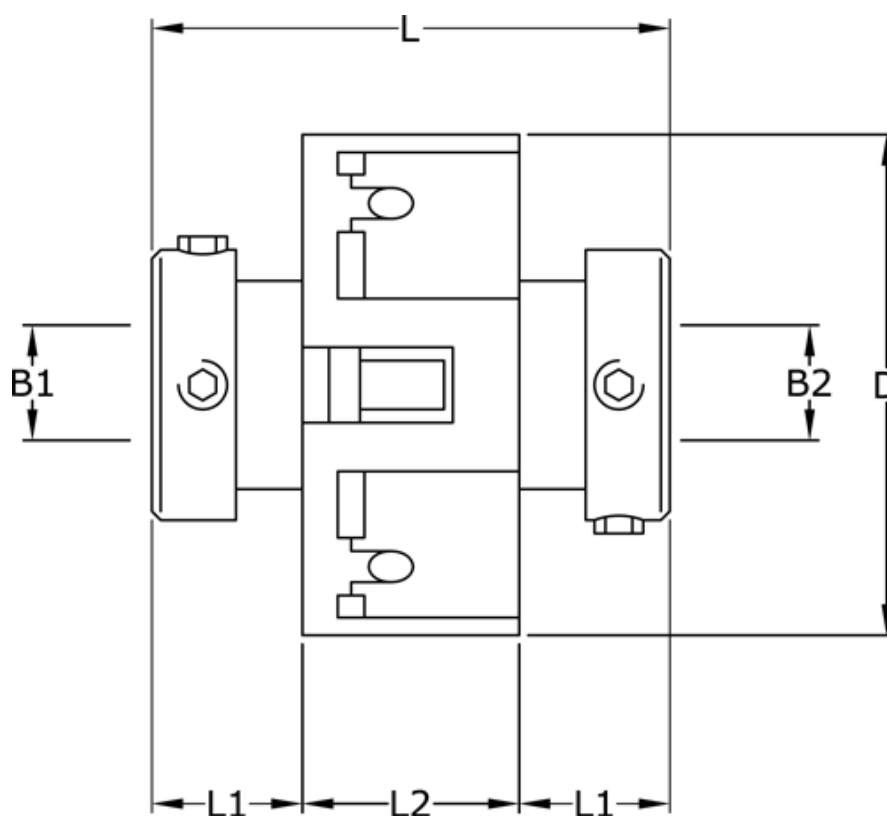

Article number: 3322203704242

Description: Uni-Lat Coupling size 203.70.42.42
set screw hub, bore 16/16 mm

Measures

B1	= 16
B2	= 16
D	= 70
L	= 74.0
L1	= 28.5
L2	= 17.0
Screw	= M6